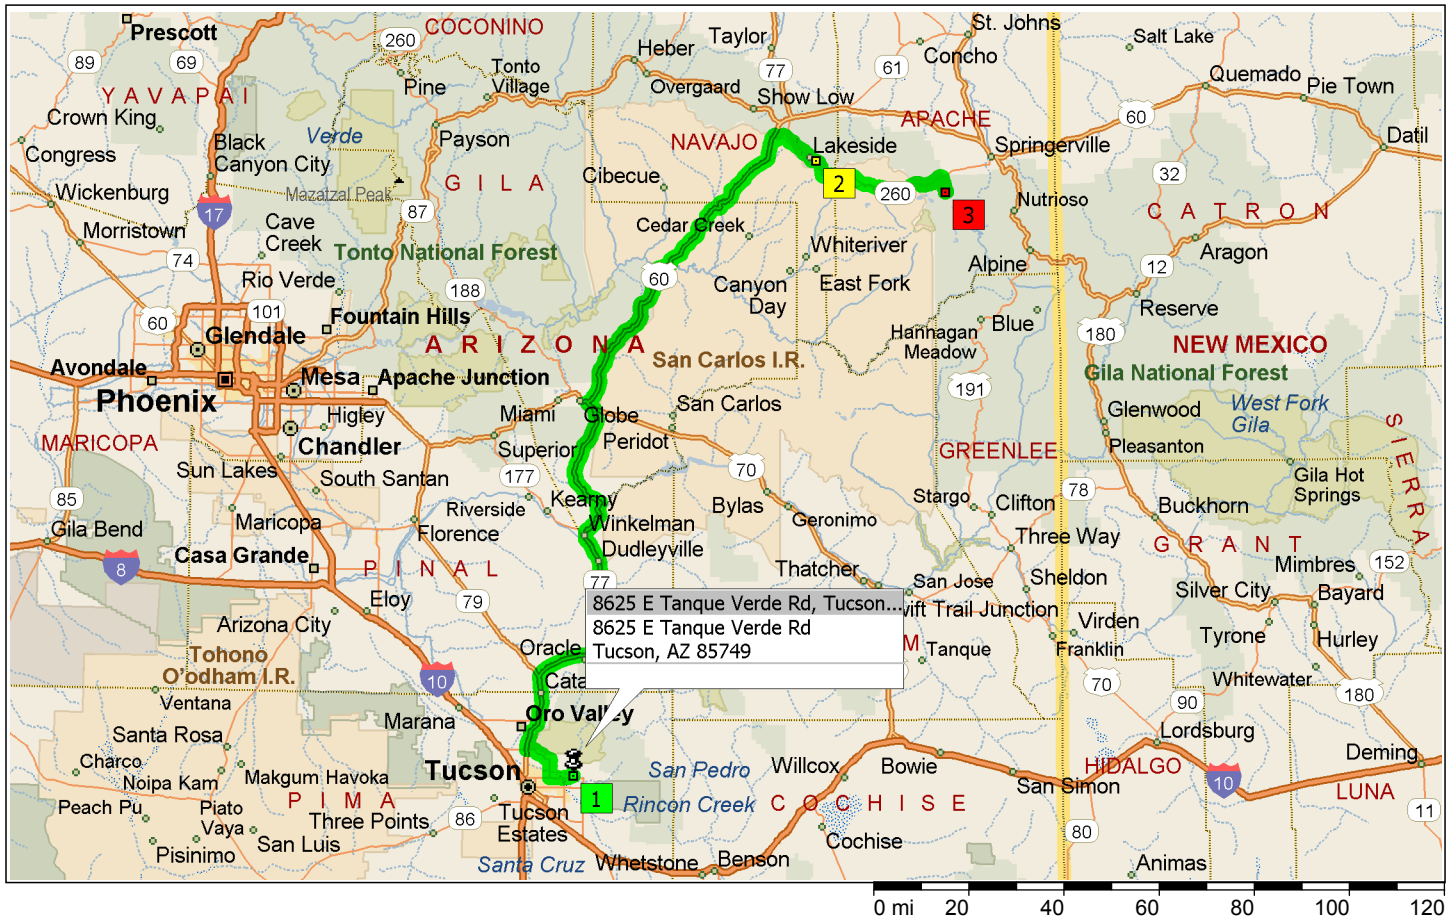

# 8625 E Tanque Verde Rd, Tucson, AZ 85749 to Northwoods

239.0 miles; 5 hours

- 09:00 0.0 mi **1** Depart 8625 E Tanque Verde Rd, Tucson, AZ 85749 [8625 E Tanque Verde Rd, Tucson, AZ 85749] on E Tanque Verde Rd (West) for 2.7 mi
- 09:03 2.7 mi Turn RIGHT (North-West) onto E Grant Rd for 2.6 mi
- 09:07 5.3 mi Turn RIGHT (North) onto N Swan Rd for 4.0 mi
- 09:12 9.3 mi Turn LEFT (West) onto E Sunrise Dr for 2.1 mi
- 09:15 11.5 mi Bear LEFT (West) onto E Skyline Dr for 1.9 mi
- 09:17 13.4 mi Road name changes to (E) Ina Rd for 1.8 mi
- 09:19 15.2 mi Turn RIGHT (North) onto SR-77 [N Oracle Rd] for 92.0 mi
- 10:59 107.2 mi Turn LEFT (West) onto US-70 [SR-77] for 2.0 mi
- 11:01 109.2 mi Keep RIGHT onto Local road(s) for 87 yds
- 11:02 109.2 mi Bear RIGHT (East) onto US-60 [SR-77] for 81.2 mi
- 12:39 190.4 mi Turn RIGHT (South) onto Mogollon Rim Rd for 5.1 mi
- 12:48 195.5 mi Turn LEFT (East) onto Wagon Wheel Rd for 0.6 mi
- 12:49 196.1 mi Turn RIGHT (South) onto SR-260 [SR-73] for 6.9 mi
- 13:01 203.0 mi **2** At SR-260, stay on SR-260 [SR-73] (East) for 31.8 mi
- 13:51 234.8 mi Turn RIGHT (South-West) onto SR-373 for 3.4 mi
- 13:57 238.2 mi Turn RIGHT (West) onto NF-87 for 0.8 mi
- 14:00 239.0 mi **3** Arrive Northwoods