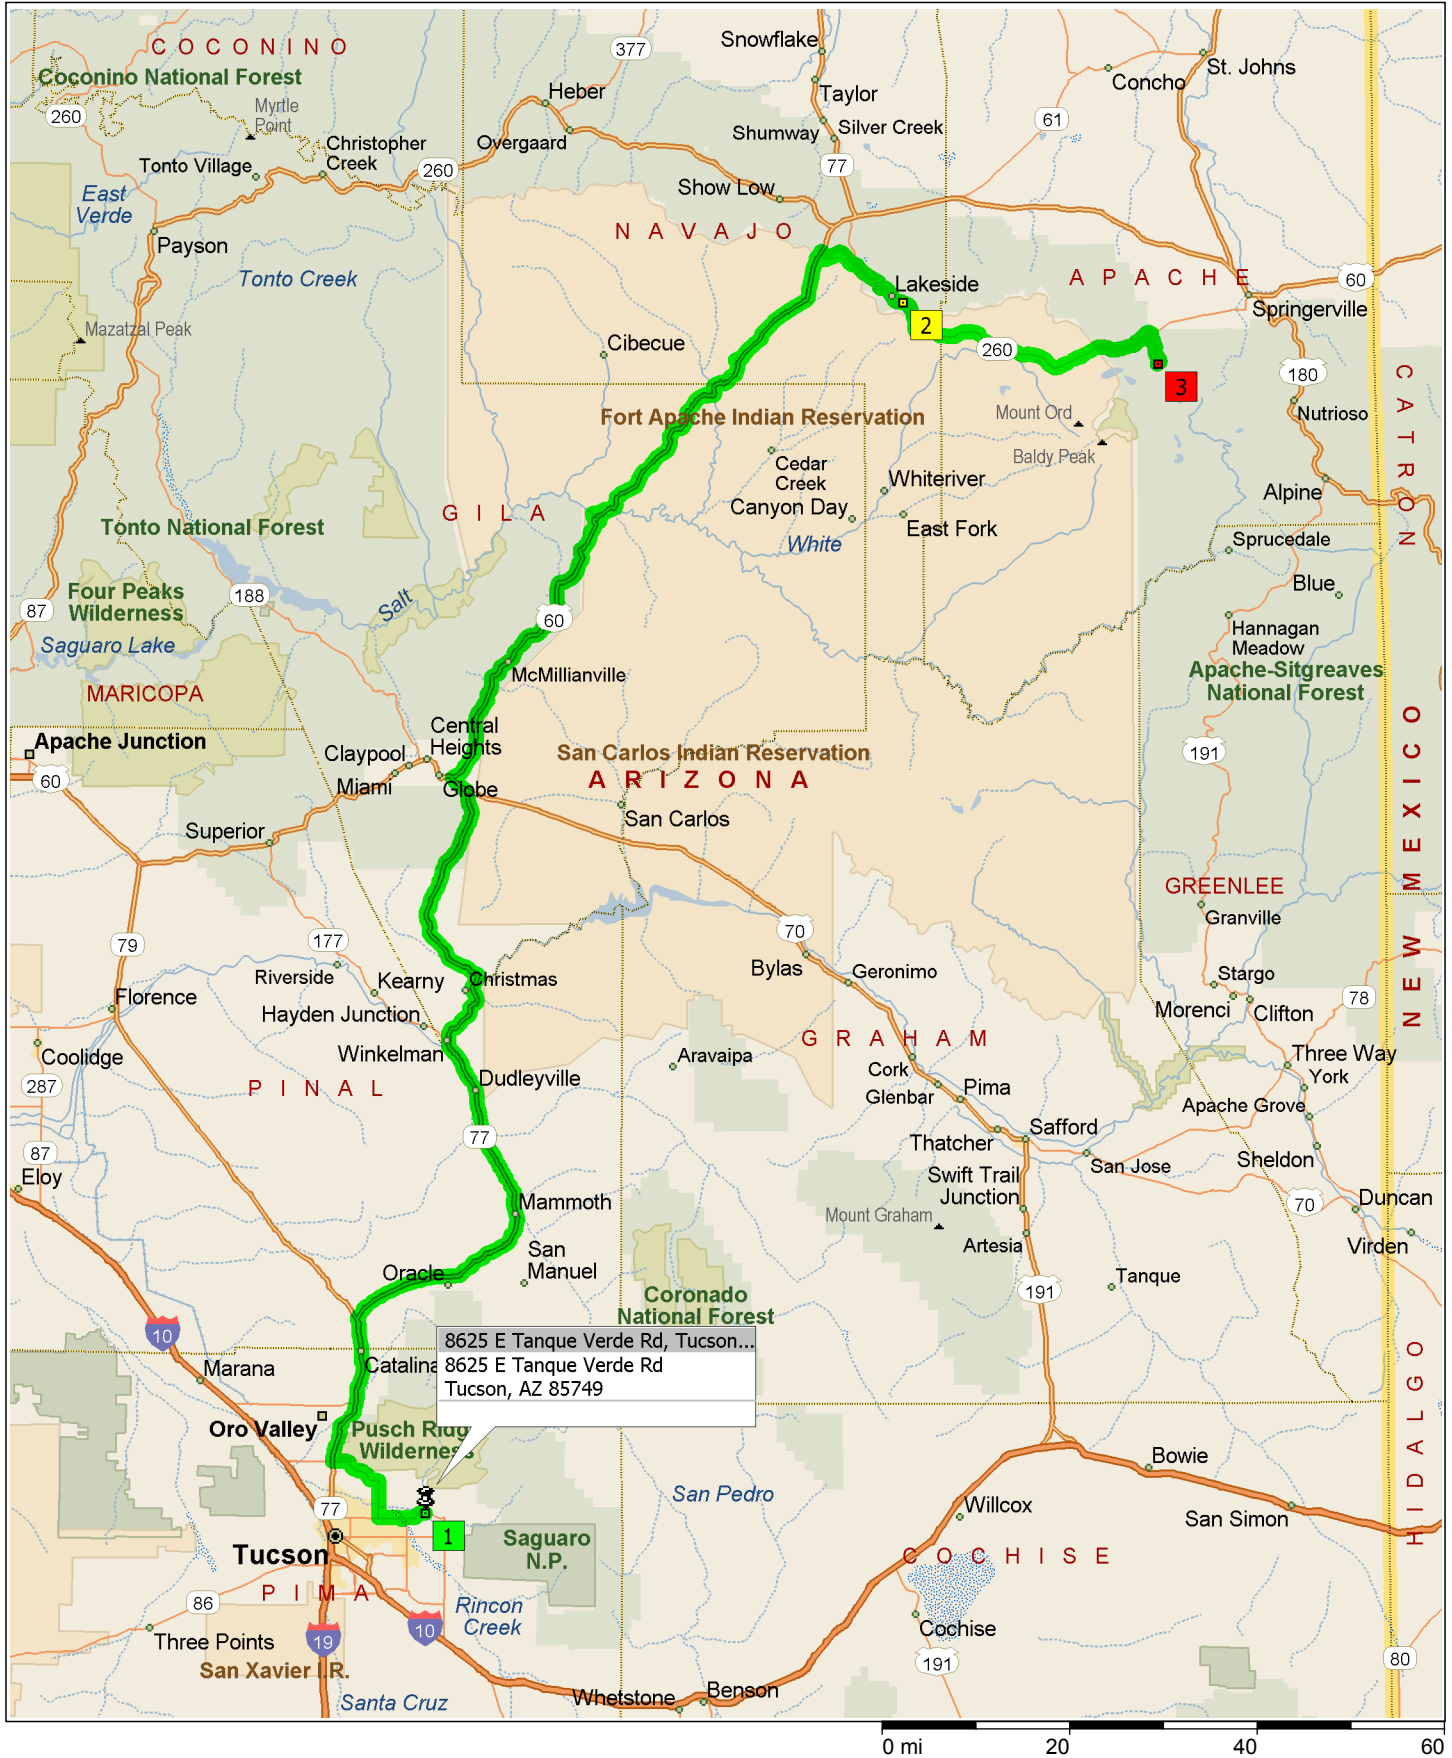

# 8625 E Tanque Verde Rd, Tucson, AZ 85749 to Northwoods

239.0 miles; 5 hours

- 09:00 0.0 mi **1** Depart 8625 E Tanque Verde Rd, Tucson, AZ 85749 [8625 E Tanque Verde Rd, Tucson, AZ 85749] on E Tanque Verde Rd (West) for 2.7 mi
- 09:03 2.7 mi Turn RIGHT (North-West) onto E Grant Rd for 2.6 mi
- 09:07 5.3 mi Turn RIGHT (North) onto N Swan Rd for 4.0 mi
- 09:12 9.3 mi Turn LEFT (West) onto E Sunrise Dr for 2.1 mi
- 09:15 11.5 mi Bear LEFT (West) onto E Skyline Dr for 1.9 mi
- 09:17 13.4 mi Road name changes to (E) Ina Rd for 1.8 mi
- 09:19 15.2 mi Turn RIGHT (North) onto SR-77 [N Oracle Rd] for 92.0 mi
- 10:59 107.2 mi Turn LEFT (West) onto US-70 [SR-77] for 2.0 mi
- 11:01 109.2 mi Keep RIGHT onto Local road(s) for 87 yds
- 11:02 109.2 mi Bear RIGHT (East) onto US-60 [SR-77] for 81.2 mi
- 12:39 190.4 mi Turn RIGHT (South) onto Mogollon Rim Rd for 5.1 mi
- 12:48 195.5 mi Turn LEFT (East) onto Wagon Wheel Rd for 0.6 mi
- 12:49 196.1 mi Turn RIGHT (South) onto SR-260 [SR-73] for 6.9 mi
- 13:01 203.0 mi **2** At SR-260, stay on SR-260 [SR-73] (East) for 31.8 mi
- 13:51 234.8 mi Turn RIGHT (South-West) onto SR-373 for 3.4 mi
- 13:57 238.2 mi Turn RIGHT (West) onto NF-87 for 0.8 mi
- 14:00 239.0 mi **3** Arrive Northwoods