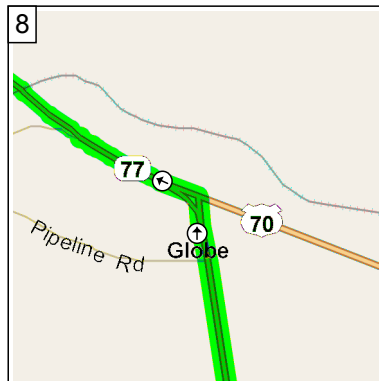

TVLC to BIG LAKE

255.5 miles; 5 hours, 25 minutes

09:00 0.0 mi
 Depart 8625 E Tanque Verde Rd, Tucson, AZ 85749 [8625 E Tanque Verde Rd, Tucson, AZ 85749] on E Tanque Verde Rd (West) for 2.7 mi

09:03 2.7 mi
 Turn RIGHT (North-West) onto E Grant Rd for 2.6 mi

09:07 5.3 mi
 Turn RIGHT (North) onto N Swan Rd for 4.0 mi

09:12 9.3 mi
 Turn LEFT (West) onto E Sunrise Dr for 2.1 mi

09:15 11.5 mi
 Bear LEFT (West) onto E Skyline Dr for 1.9 mi

09:17 13.4 mi
 Road name changes to (E) Ina Rd for 1.8 mi

09:19 15.2 mi
 Turn RIGHT (North) onto SR-77 [N Oracle Rd] for 92.0 mi

10:59 107.2 mi
 Turn LEFT (West) onto US-70 [SR-77] for 2.1 mi

11:02 109.2 mi
 Keep STRAIGHT onto US-60 [E Ash St] for 1.7 mi

11:04 110.9 mi
At Globe, stay on US-60 [N Willow St] (South) for 1.7 mi

14:20 253.7 mi
Turn RIGHT (West) onto Local road(s) for 1.6 mi

14:24 255.3 mi
Bear RIGHT (North) onto Local road(s) for 0.2 mi

14:25 255.5 mi
Arrive near Three Forks