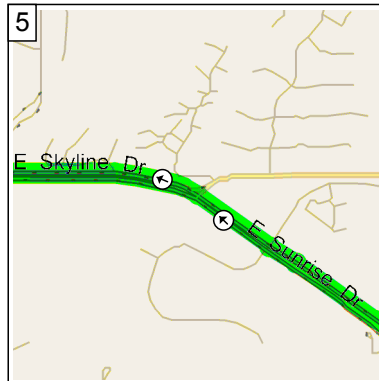

TVLC to BIG LAKE

255.5 miles; 5 hours, 25 minutes

09:00 0.0 mi
 Depart 8625 E Tanque Verde Rd, Tucson, AZ 85749 [8625 E Tanque Verde Rd, Tucson, AZ 85749] on E Tanque Verde Rd (West) for 2.7 mi

09:03 2.7 mi
 Turn RIGHT (North-West) onto E Grant Rd for 2.6 mi

09:07 5.3 mi
 Turn RIGHT (North) onto N Swan Rd for 4.0 mi

09:12 9.3 mi
 Turn LEFT (West) onto E Sunrise Dr for 2.1 mi

09:15 11.5 mi
 Bear LEFT (West) onto E Skyline Dr for 1.9 mi

09:17 13.4 mi
 Road name changes to (E) Ina Rd for 1.8 mi

09:19 15.2 mi
 Turn RIGHT (North) onto SR-77 [N Oracle Rd] for 92.0 mi

10:59 107.2 mi
 Turn LEFT (West) onto US-70 [SR-77] for 2.1 mi

11:02 109.2 mi
 Keep STRAIGHT onto US-60 [E Ash St] for 1.7 mi

11:04 110.9 mi
At Globe, stay on US-60 [N Willow St] (South) for 1.7 mi

14:20 253.7 mi
Turn RIGHT (West) onto Local road(s) for 1.6 mi

14:24 255.3 mi
Bear RIGHT (North) onto Local road(s) for 0.2 mi

14:25 255.5 mi
Arrive near Three Forks