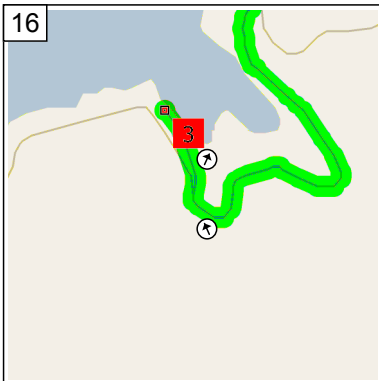

09:19 15.2 mi
 Turn RIGHT (North) onto SR-77 [N Oracle Rd] for 92.0 mi

10:59 107.2 mi
 Turn LEFT (West) onto US-70 [SR-77] for 2.1 mi

11:02 109.2 mi
 Keep STRAIGHT onto US-60 [E Ash St] for 1.7 mi

11:04 110.9 mi
At Globe, stay on US-60 [N Willow St] (South) for 1.7 mi

11:07 112.7 mi
Turn LEFT (East) onto US-60 [SR-77] for 86.1 mi

12:51 198.7 mi
Turn RIGHT (South) onto SR-260 [N White Mountain Rd] for 35.7 mi

13:48 234.4 mi
Turn RIGHT (South) onto SR-273 for 16.8 mi

14:15 251.2 mi
Bear RIGHT (South) onto SR-261 [NF-249] for 2.5 mi

14:20 253.7 mi
Turn RIGHT (West) onto Local road(s) for 1.6 mi

14:24 255.3 mi
Bear RIGHT (North) onto Local road(s) for 0.2 mi

14:25 255.5 mi
Arrive near Three Forks