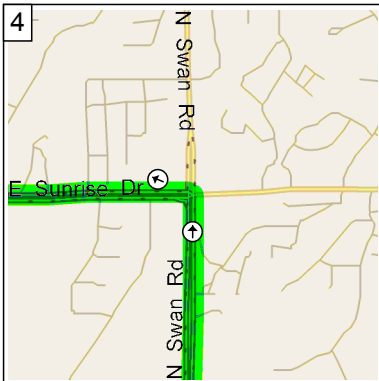

TVLC to BIG LAKE

255.5 miles; 5 hours, 25 minutes

09:00 0.0 mi
 Depart 8625 E Tanque Verde Rd, Tucson, AZ 85749 [8625 E Tanque Verde Rd, Tucson, AZ 85749] on E Tanque Verde Rd (West) for 2.7 mi

09:03 2.7 mi
 Turn RIGHT (North-West) onto E Grant Rd for 2.6 mi

09:07 5.3 mi
 Turn RIGHT (North) onto N Swan Rd for 4.0 mi

09:12 9.3 mi
 Turn LEFT (West) onto E Sunrise Dr for 2.1 mi

09:15 11.5 mi
 Bear LEFT (West) onto E Skyline Dr for 1.9 mi

09:17 13.4 mi
 Road name changes to (E) Ina Rd for 1.8 mi

09:19 15.2 mi
 Turn RIGHT (North) onto SR-77 [N Oracle Rd] for 92.0 mi

10:59 107.2 mi
 Turn LEFT (West) onto US-70 [SR-77] for 2.1 mi

11:02 109.2 mi
 Keep STRAIGHT onto US-60 [E Ash St] for 1.7 mi

11:04 110.9 mi
At Globe, stay on US-60 [N Willow St] (South) for 1.7 mi

14:20 253.7 mi
Turn RIGHT (West) onto Local road(s) for 1.6 mi

14:24 255.3 mi
Bear RIGHT (North) onto Local road(s) for 0.2 mi

14:25 255.5 mi
Arrive near Three Forks