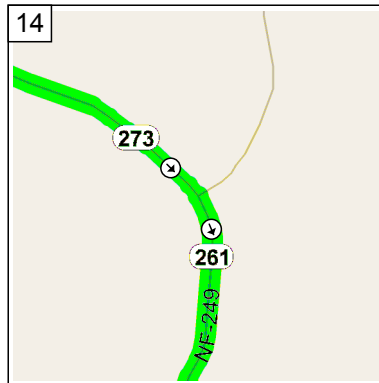

09:07 5.3 mi
 Turn RIGHT (North) onto N Swan Rd for 4.0 mi

09:12 9.3 mi
 Turn LEFT (West) onto E Sunrise Dr for 2.1 mi

09:15 11.5 mi
 Bear LEFT (West) onto E Skyline Dr for 1.9 mi

09:17 13.4 mi
 Road name changes to (E) Ina Rd for 1.8 mi

09:19 15.2 mi
 Turn RIGHT (North) onto SR-77 [N Oracle Rd] for 92.0 mi

10:59 107.2 mi
 Turn LEFT (West) onto US-70 [SR-77] for 2.1 mi

11:02 109.2 mi
 Keep STRAIGHT onto US-60 [E Ash St] for 1.7 mi

11:04 110.9 mi
At Globe, stay on US-60 [N Willow St] (South) for 1.7 mi

11:07 112.7 mi
Turn LEFT (East) onto US-60 [SR-77] for 86.1 mi

12:51 198.7 mi
Turn RIGHT (South) onto SR-260 [N White Mountain Rd] for 35.7 mi

13:48 234.4 mi
Turn RIGHT (South) onto SR-273 for 16.8 mi

14:15 251.2 mi
Bear RIGHT (South) onto SR-261 [NF-249] for 2.5 mi

14:20 253.7 mi
Turn RIGHT (West) onto Local road(s) for 1.6 mi

14:24 255.3 mi
Bear RIGHT (North) onto Local road(s) for 0.2 mi

14:25 255.5 mi
Arrive near Three Forks