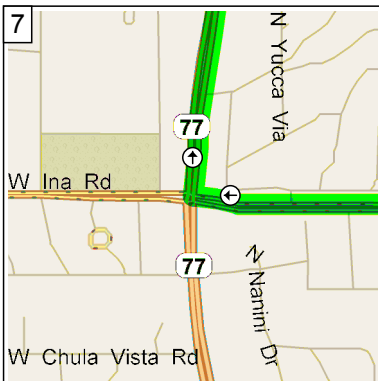

TVLC to BIG LAKE

255.5 miles; 5 hours, 25 minutes

09:00 0.0 mi
 Depart 8625 E Tanque Verde Rd, Tucson, AZ 85749 [8625 E Tanque Verde Rd, Tucson, AZ 85749] on E Tanque Verde Rd (West) for 2.7 mi

09:03 2.7 mi
 Turn RIGHT (North-West) onto E Grant Rd for 2.6 mi

09:07 5.3 mi
 Turn RIGHT (North) onto N Swan Rd for 4.0 mi

09:12 9.3 mi
 Turn LEFT (West) onto E Sunrise Dr for 2.1 mi

09:15 11.5 mi
 Bear LEFT (West) onto E Skyline Dr for 1.9 mi

09:17 13.4 mi
 Road name changes to (E) Ina Rd for 1.8 mi

09:19 15.2 mi
 Turn RIGHT (North) onto SR-77 [N Oracle Rd] for 92.0 mi

10:59 107.2 mi
 Turn LEFT (West) onto US-70 [SR-77] for 2.1 mi

11:02 109.2 mi
 Keep STRAIGHT onto US-60 [E Ash St] for 1.7 mi

11:04 110.9 mi
At Globe, stay on US-60 [N Willow St] (South) for 1.7 mi

14:20 253.7 mi
Turn RIGHT (West) onto Local road(s) for 1.6 mi

14:24 255.3 mi
Bear RIGHT (North) onto Local road(s) for 0.2 mi

14:25 255.5 mi
Arrive near Three Forks