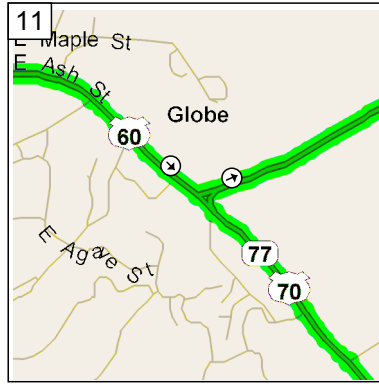

09:07 5.3 mi
 Turn RIGHT (North) onto N Swan Rd for 4.0 mi

09:12 9.3 mi
 Turn LEFT (West) onto E Sunrise Dr for 2.1 mi

09:15 11.5 mi
 Bear LEFT (West) onto E Skyline Dr for 1.9 mi

09:17 13.4 mi
 Road name changes to (E) Ina Rd for 1.8 mi

09:19 15.2 mi
 Turn RIGHT (North) onto SR-77 [N Oracle Rd] for 92.0 mi

10:59 107.2 mi
 Turn LEFT (West) onto US-70 [SR-77] for 2.1 mi

11:02 109.2 mi
 Keep STRAIGHT onto US-60 [E Ash St] for 1.7 mi

11:04 110.9 mi
At Globe, stay on US-60 [N Willow St] (South) for 1.7 mi

11:07 112.7 mi
Turn LEFT (East) onto US-60 [SR-77] for 86.1 mi

12:51 198.7 mi
Turn RIGHT (South) onto SR-260 [N White Mountain Rd] for 35.7 mi

13:48 234.4 mi
Turn RIGHT (South) onto SR-273 for 16.8 mi

14:15 251.2 mi
Bear RIGHT (South) onto SR-261 [NF-249] for 2.5 mi

14:20 253.7 mi
Turn RIGHT (West) onto Local road(s) for 1.6 mi

14:24 255.3 mi
Bear RIGHT (North) onto Local road(s) for 0.2 mi

14:25 255.5 mi
Arrive near Three Forks