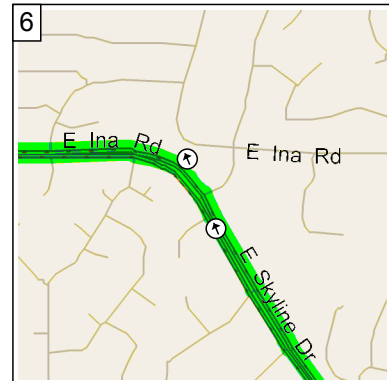

TVLC to BIG LAKE

255.5 miles; 5 hours, 25 minutes

09:00 0.0 mi
 Depart 8625 E Tanque Verde Rd, Tucson, AZ 85749 [8625 E Tanque Verde Rd, Tucson, AZ 85749] on E Tanque Verde Rd (West) for 2.7 mi

09:03 2.7 mi
 Turn RIGHT (North-West) onto E Grant Rd for 2.6 mi

09:07 5.3 mi
 Turn RIGHT (North) onto N Swan Rd for 4.0 mi

09:12 9.3 mi
 Turn LEFT (West) onto E Sunrise Dr for 2.1 mi

09:15 11.5 mi
 Bear LEFT (West) onto E Skyline Dr for 1.9 mi

09:17 13.4 mi
 Road name changes to (E) Ina Rd for 1.8 mi

09:19 15.2 mi
 Turn RIGHT (North) onto SR-77 [N Oracle Rd] for 92.0 mi

10:59 107.2 mi
 Turn LEFT (West) onto US-70 [SR-77] for 2.1 mi

11:02 109.2 mi
 Keep STRAIGHT onto US-60 [E Ash St] for 1.7 mi

11:04 110.9 mi
At Globe, stay on US-60 [N Willow St] (South) for 1.7 mi

14:20 253.7 mi
Turn RIGHT (West) onto Local road(s) for 1.6 mi

14:24 255.3 mi
Bear RIGHT (North) onto Local road(s) for 0.2 mi

14:25 255.5 mi
Arrive near Three Forks