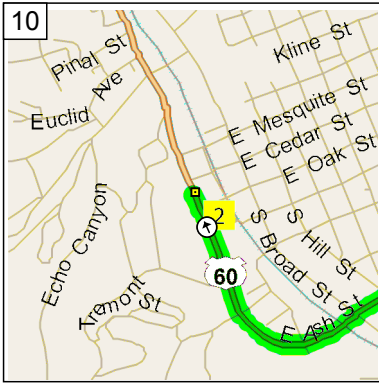

09:07 5.3 mi
 Turn RIGHT (North) onto N Swan Rd for 4.0 mi

09:12 9.3 mi
 Turn LEFT (West) onto E Sunrise Dr for 2.1 mi

09:15 11.5 mi
 Bear LEFT (West) onto E Skyline Dr for 1.9 mi

09:17 13.4 mi
 Road name changes to (E) Ina Rd for 1.8 mi

09:19 15.2 mi
 Turn RIGHT (North) onto SR-77 [N Oracle Rd] for 92.0 mi

10:59 107.2 mi
 Turn LEFT (West) onto US-70 [SR-77] for 2.1 mi

11:02 109.2 mi
 Keep STRAIGHT onto US-60 [E Ash St] for 1.7 mi

11:04 110.9 mi
At Globe, stay on US-60 [N Willow St] (South) for 1.7 mi

11:07 112.7 mi
Turn LEFT (East) onto US-60 [SR-77] for 86.1 mi

12:51 198.7 mi
Turn RIGHT (South) onto SR-260 [N White Mountain Rd] for 35.7 mi

13:48 234.4 mi
Turn RIGHT (South) onto SR-273 for 16.8 mi

14:15 251.2 mi
Bear RIGHT (South) onto SR-261 [NF-249] for 2.5 mi

14:20 253.7 mi
Turn RIGHT (West) onto Local road(s) for 1.6 mi

14:24 255.3 mi
Bear RIGHT (North) onto Local road(s) for 0.2 mi

14:25 255.5 mi
Arrive near Three Forks