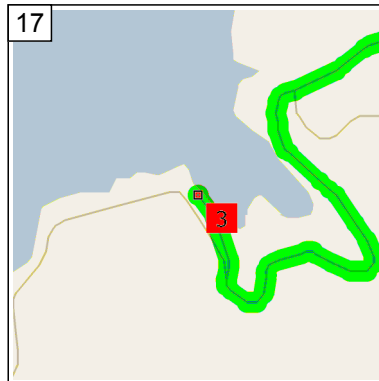

09:19 15.2 mi
 Turn RIGHT (North) onto SR-77 [N Oracle Rd] for 92.0 mi

10:59 107.2 mi
 Turn LEFT (West) onto US-70 [SR-77] for 2.1 mi

11:02 109.2 mi
 Keep STRAIGHT onto US-60 [E Ash St] for 1.7 mi

11:04 110.9 mi
At Globe, stay on US-60 [N Willow St] (South) for 1.7 mi

11:07 112.7 mi
Turn LEFT (East) onto US-60 [SR-77] for 86.1 mi

12:51 198.7 mi
Turn RIGHT (South) onto SR-260 [N White Mountain Rd] for 35.7 mi

13:48 234.4 mi
Turn RIGHT (South) onto SR-273 for 16.8 mi

14:15 251.2 mi
Bear RIGHT (South) onto SR-261 [NF-249] for 2.5 mi

14:20 253.7 mi
Turn RIGHT (West) onto Local road(s) for 1.6 mi

14:24 255.3 mi
Bear RIGHT (North) onto Local road(s) for 0.2 mi

14:25 255.5 mi
Arrive near Three Forks