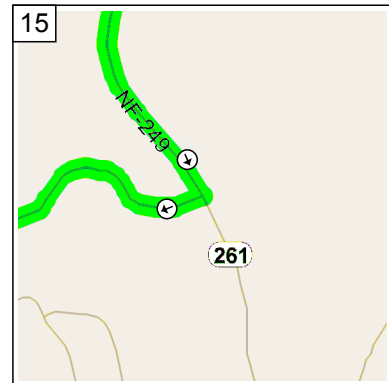

09:19 15.2 mi
 Turn RIGHT (North) onto SR-77 [N Oracle Rd] for 92.0 mi

10:59 107.2 mi
 Turn LEFT (West) onto US-70 [SR-77] for 2.1 mi

11:02 109.2 mi
 Keep STRAIGHT onto US-60 [E Ash St] for 1.7 mi

11:04 110.9 mi
At Globe, stay on US-60 [N Willow St] (South) for 1.7 mi

11:07 112.7 mi
Turn LEFT (East) onto US-60 [SR-77] for 86.1 mi

12:51 198.7 mi
Turn RIGHT (South) onto SR-260 [N White Mountain Rd] for 35.7 mi

13:48 234.4 mi
Turn RIGHT (South) onto SR-273 for 16.8 mi

14:15 251.2 mi
Bear RIGHT (South) onto SR-261 [NF-249] for 2.5 mi

14:20 253.7 mi
Turn RIGHT (West) onto Local road(s) for 1.6 mi

14:24 255.3 mi
Bear RIGHT (North) onto Local road(s) for 0.2 mi

14:25 255.5 mi
Arrive near Three Forks