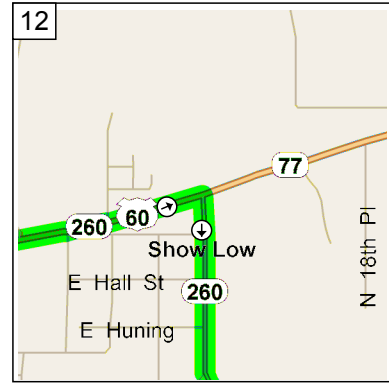

09:07 5.3 mi
 Turn RIGHT (North) onto N Swan Rd for 4.0 mi

09:12 9.3 mi
 Turn LEFT (West) onto E Sunrise Dr for 2.1 mi

09:15 11.5 mi
 Bear LEFT (West) onto E Skyline Dr for 1.9 mi

09:17 13.4 mi
 Road name changes to (E) Ina Rd for 1.8 mi

09:19 15.2 mi
 Turn RIGHT (North) onto SR-77 [N Oracle Rd] for 92.0 mi

10:59 107.2 mi
 Turn LEFT (West) onto US-70 [SR-77] for 2.1 mi

11:02 109.2 mi
 Keep STRAIGHT onto US-60 [E Ash St] for 1.7 mi

11:04 110.9 mi
At Globe, stay on US-60 [N Willow St] (South) for 1.7 mi

11:07 112.7 mi
Turn LEFT (East) onto US-60 [SR-77] for 86.1 mi

12:51 198.7 mi
Turn RIGHT (South) onto SR-260 [N White Mountain Rd] for 35.7 mi

13:48 234.4 mi
Turn RIGHT (South) onto SR-273 for 16.8 mi

14:15 251.2 mi
Bear RIGHT (South) onto SR-261 [NF-249] for 2.5 mi

14:20 253.7 mi
Turn RIGHT (West) onto Local road(s) for 1.6 mi

14:24 255.3 mi
Bear RIGHT (North) onto Local road(s) for 0.2 mi

14:25 255.5 mi
Arrive near Three Forks