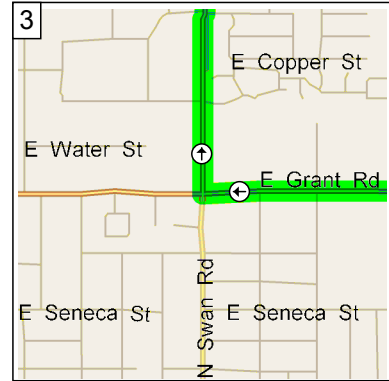

TVLC to BIG LAKE

255.5 miles; 5 hours, 25 minutes

09:00 0.0 mi
 Depart 8625 E Tanque Verde Rd, Tucson, AZ 85749 [8625 E Tanque Verde Rd, Tucson, AZ 85749] on E Tanque Verde Rd (West) for 2.7 mi

09:03 2.7 mi
 Turn RIGHT (North-West) onto E Grant Rd for 2.6 mi

09:07 5.3 mi
 Turn RIGHT (North) onto N Swan Rd for 4.0 mi

09:12 9.3 mi
 Turn LEFT (West) onto E Sunrise Dr for 2.1 mi

09:15 11.5 mi
 Bear LEFT (West) onto E Skyline Dr for 1.9 mi

09:17 13.4 mi
 Road name changes to (E) Ina Rd for 1.8 mi

09:19 15.2 mi
 Turn RIGHT (North) onto SR-77 [N Oracle Rd] for 92.0 mi

10:59 107.2 mi
 Turn LEFT (West) onto US-70 [SR-77] for 2.1 mi

11:02 109.2 mi
 Keep STRAIGHT onto US-60 [E Ash St] for 1.7 mi

11:04 110.9 mi
At Globe, stay on US-60 [N Willow St] (South) for 1.7 mi

14:20 253.7 mi
Turn RIGHT (West) onto Local road(s) for 1.6 mi

14:24 255.3 mi
Bear RIGHT (North) onto Local road(s) for 0.2 mi

14:25 255.5 mi
Arrive near Three Forks