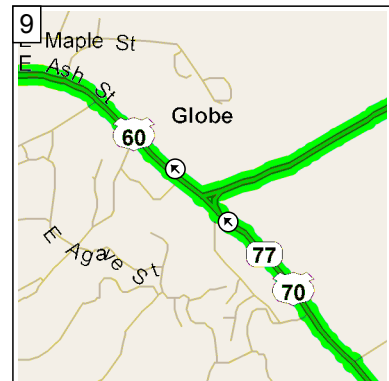

09:07 5.3 mi
 Turn RIGHT (North) onto N Swan Rd for 4.0 mi

09:12 9.3 mi
 Turn LEFT (West) onto E Sunrise Dr for 2.1 mi

09:15 11.5 mi
 Bear LEFT (West) onto E Skyline Dr for 1.9 mi

09:17 13.4 mi
 Road name changes to (E) Ina Rd for 1.8 mi

09:19 15.2 mi
 Turn RIGHT (North) onto SR-77 [N Oracle Rd] for 92.0 mi

10:59 107.2 mi
 Turn LEFT (West) onto US-70 [SR-77] for 2.1 mi

11:02 109.2 mi
 Keep STRAIGHT onto US-60 [E Ash St] for 1.7 mi

11:04 110.9 mi
At Globe, stay on US-60 [N Willow St] (South) for 1.7 mi

11:07 112.7 mi
Turn LEFT (East) onto US-60 [SR-77] for 86.1 mi

12:51 198.7 mi
Turn RIGHT (South) onto SR-260 [N White Mountain Rd] for 35.7 mi

13:48 234.4 mi
Turn RIGHT (South) onto SR-273 for 16.8 mi

14:15 251.2 mi
Bear RIGHT (South) onto SR-261 [NF-249] for 2.5 mi

14:20 253.7 mi
Turn RIGHT (West) onto Local road(s) for 1.6 mi

14:24 255.3 mi
Bear RIGHT (North) onto Local road(s) for 0.2 mi

14:25 255.5 mi
Arrive near Three Forks